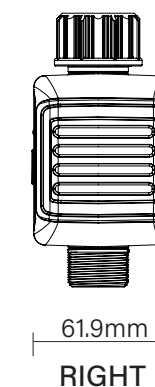

PRODUCT DIMENSION