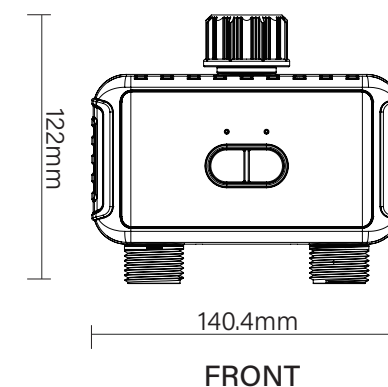

PRODUCT DIMENSION