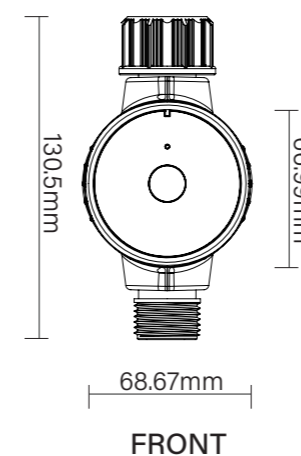

DESCRIPTION

helping gardeners grow plants in an effortless way and to keep your home garden always flourishing

Smart 1-Zone Water Timer

Model No.:SOP18

FEATURES

- Manual Rain Delay 24/48/72h.
- Review water consumption date history on APP.
- Low battery protector.
- Voice controlled via Google Assistant or Amazon Alexa.
- APP remote control.
- Normal Timing and Periodic Timing.
- Can set 20 different watering plans per day.

SPECIFICATION

3/4" Inlet thread and 3/4" outlet thread

Working water pressure 0.5 bar to 8 bar

Irrigation frequency 1min-23h59min, 1-7 days

Manually watering from 1 min to 23h59 min

Operating Temperature 4.5°C - 45°C (40°F - 113°F)

Watering duration from 1min-23h59min

Maximum flow 35L/min

Waterproof IPX5

Powered by 2*AA batteries (not including)

PRODUCT DIMENSION