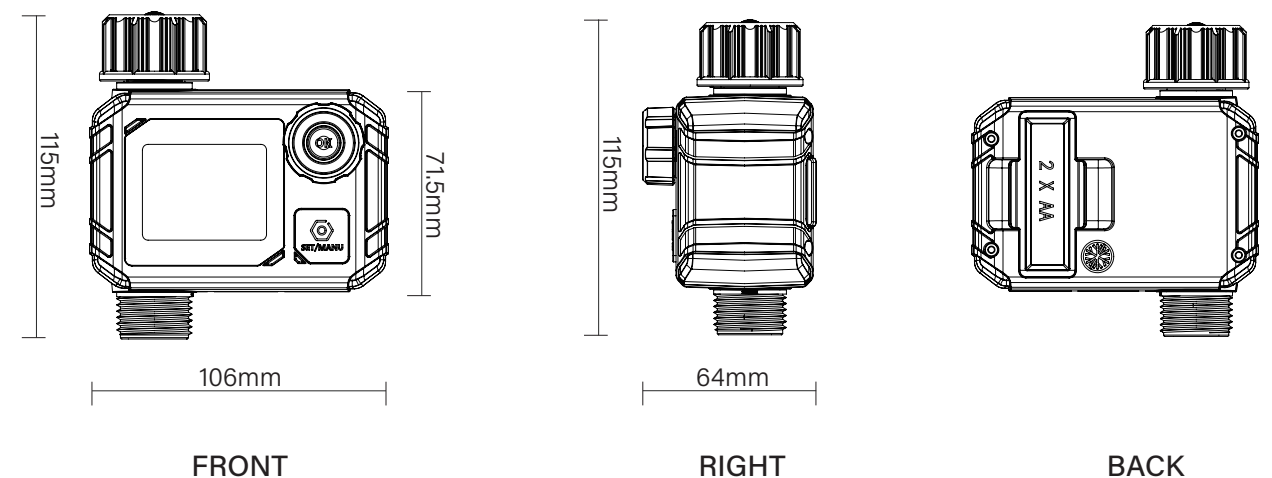

DESCRIPTION

Easy-to-use, intuitive features to allow you to optimize water use

Multi - Programming Digital Water Timer

Model No.:SGW10

FEATURES

- Dual Mode: How Often/How long.
- Manual Rain Delay 1~7.
- Low battery protector.
- Next irrigation time reminder.
- Set start time function.
- Manual watering.
- 40x25mm large screen.

SPECIFICATION

- 3/4" Inlet thread and 3/4" outlet thread
- Manually watering from 1 min to 99 min
- Maximum flow 35L/min
- Working water pressure 0.5 bar to 8 bar
- Operating Temperature 4.5°C - 45°C (40°F- 113°F)
- Waterproof IPX5
- Irrigation frequency 1min-23h59min, 1-7 days
- Watering duration from 1min-5h59min
- Powered by 2*AA batteries (not including)

PRODUCT DIMENSION