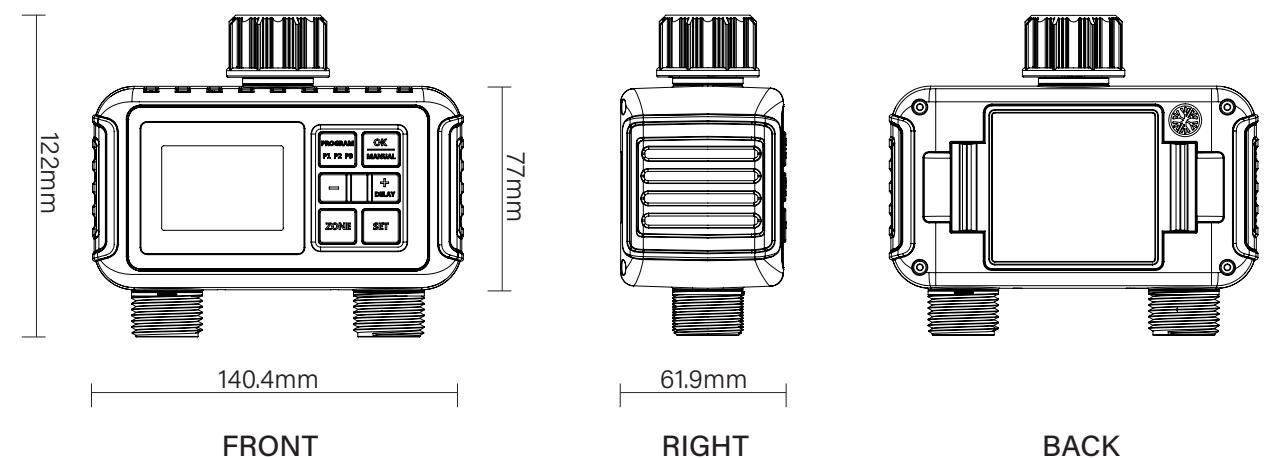

PRODUCT DIMENSION