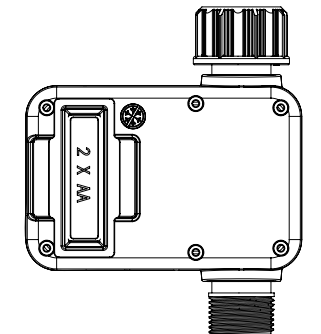

 Watering duration from 1min-23h59min

 Maximum flow 35L/min

 Waterproof IPX5

 Powered by 2*AA batteries (not including)

PRODUCT DIMENSION

FRONT

RIGHT

BACK