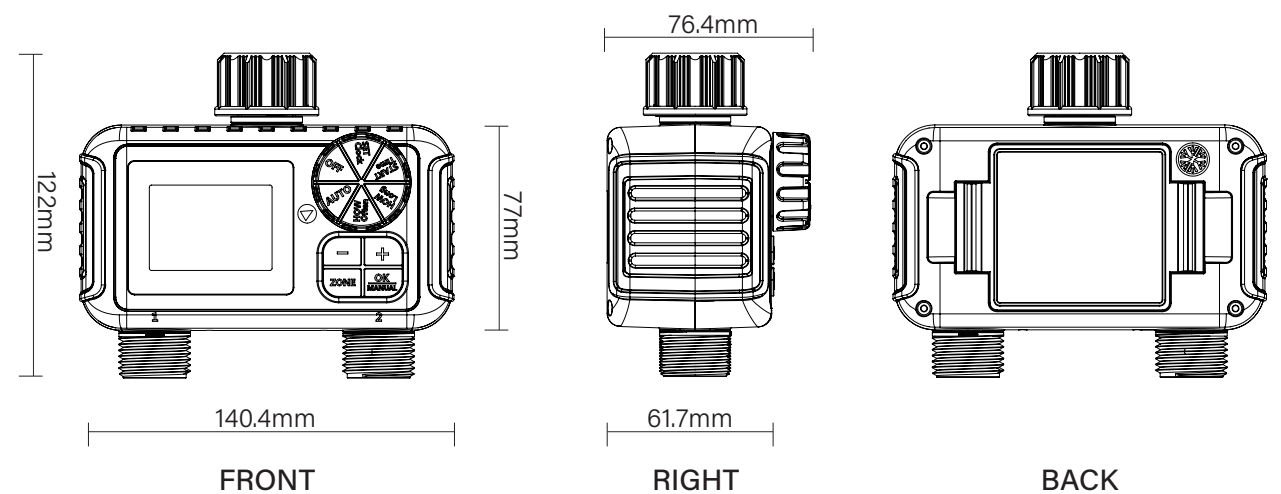

DESCRIPTION

Multi-zone outlets to meet more watering needs making it perfect for lawns, plants, greenhouses...

2 Outlets Tap Timer

Model No.:SGW06

FEATURES

- Manual Rain Delay.
- Child Lock.
- Low battery protector.
- Next irrigation time reminder
- Set start time function.

SPECIFICATION

3/4" Inlet thread and 3/4" outlet thread

Manually watering from 1 min to 5h59 min

Maximum flow 35L/min

Working water pressure 0.5 bar to 8 bar

Operating Temperature 4.5°C - 45°C (40°F- 113°F)

Waterproof IPX5

Irrigation frequency 1min-23h, 1-7 days

Watering duration from 1min-5h59min

Powered by 2*AA batteries (not including)

PRODUCT DIMENSION