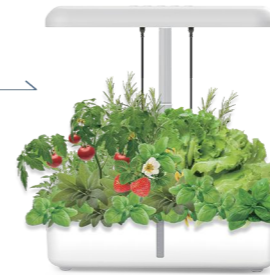

Whole house intelligent solution

APP master control

Smart life
For IOS & Android

tuya
tuya smart

Smart night light

Smart hydroponic machine

Drip irrigation

Soil detector

Temperature control

1-Zone water timer

2-Zone water timer

DESCRIPTION

It enables you to monitor the irrigation plan in a more adaptable and intelligent way

Smart Bluetooth Water Timer

Model No.:SOP10

FEATURES