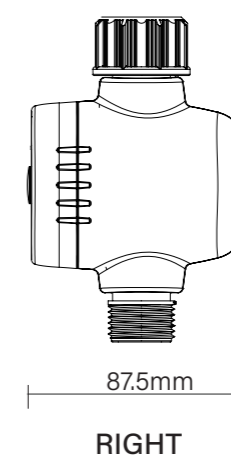

DESCRIPTION

helping gardeners grow plants in an effortless way and to keep your home garden always flourishing

Smart 1-Zone Water Timer

Model No.:SOP18

FEATURES

- Manual Rain Delay 24/48/72h.
- Review water consumption date history on APP.
- Low battery protector.
- Voice controlled via Google Assistant or Amazon Alexa.
- APP remote control.
- Normal Timing and Periodic Timing.
- Can set 20 different watering plans per day.

SPECIFICATION

3/4" Inlet thread and 3/4" outlet thread

Working water pressure 0.5 bar to 8 bar

Irrigation frequency 1min-23h59min, 1-7 days

Manually watering from 1 min to 23h59 min

Operating Temperature 4.5°C - 45°C (40°F - 113°F)

Watering duration from 1min-23h59min

Maximum flow 35L/min

Waterproof IPX5

Powered by 2*AA batteries (not including)

PRODUCT DIMENSION