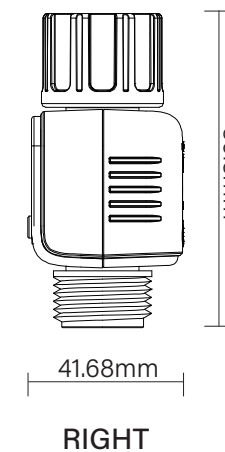

Digital Water Flow Meter

Model No.:SGS04

FEATURES

- Low battery indicator.
- One-click query and convenient to use.
- Snap straight onto the tap or directly under hose gun.
- Digital LCD display, show all date clearly.
- Measures total real-time water flow rate.
- Monitor the water usage as your water.
- Measures the accumulated water consumption of 7 days
- Battery operated (included).

SPECIFICATION

Max Water Consumption 99999L/99999GAL	Water Flow Rate 1~45.5L/Min(12.0GAL/Min)	Waterproof IPX6
Working Pressure 0.5~10.0Bar	Max Flow 45.5L/Min or 12.0GAL/Min	Battery Model CR2032 3V
Water Temperature 3°C ~ 65°C	Measurement Tolerance ± 5%	

PRODUCT DIMENSION