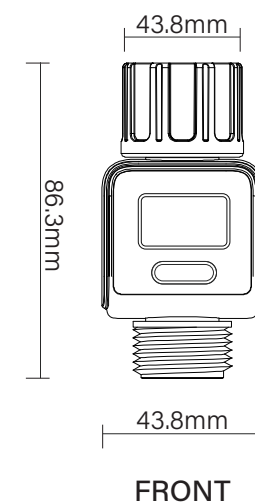

Digital Water Flow Meter

Model No.:SGS04

FEATURES

- Low battery indicator.
- One-click query and convenient to use.
- Snap straight onto the tap or directly under hose gun.
- Digital LCD display, show all date clearly.
- Measures total real-time water flow rate.
- Monitor the water usage as your water.
- Measures the accumulated water consumption of 7 days
- Battery operated (included).

SPECIFICATION

Max Water Consumption 99999L/99999GAL	Water Flow Rate 1~45.5L/Min(12.0GAL/Min)	Waterproof IPX6
Working Pressure 0.5~10.0Bar	Max Flow 45.5L/Min or 12.0GAL/Min	Battery Model CR2032 3V
Water Temperature 3°C ~ 65°C	Measurement Tolerance ± 5%	

PRODUCT DIMENSION