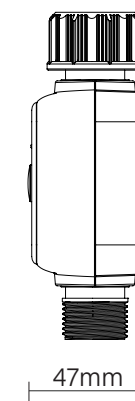

 Watering duration from 1min-23h59min

 Maximum flow 35L/min

 Waterproof IPX5

 Powered by 2*AA batteries (not including)

PRODUCT DIMENSION

FRONT

RIGHT

BACK