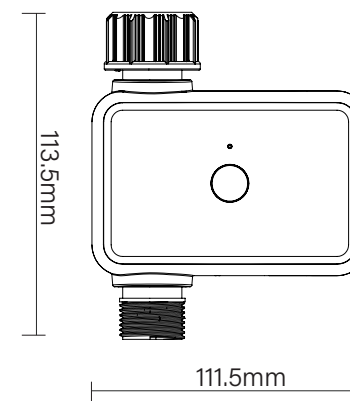

DESCRIPTION

It enables you to monitor the irrigation plan in a more adaptable and intelligent way

Smart Bluetooth Water Timer

Model No.:SOP10

FEATURES

- Manual Rain Delay 24/48/72h.
- Review water consumption date history on APP.
- Low battery protector .
- Voice controlled via Google Assistant or Amazon Alexa.
- APP remote control.
- Normal Timing and Periodic Timing.
- Can set 20 different watering plans per day.

SPECIFICATION

3/4" Inlet thread and 3/4" outlet thread

Working water pressure 0.5 bar to 8 bar

Irrigation frequency 1min-23h59min, 1-7 days

Manually watering from 1 min to 23h59 min

Operating Temperature 4.5°C - 45°C (40°F- 113°F)

Watering duration from 1min-23h59min

Maximum flow 35L/min

Waterproof IPX5

Powered by 2*AA batteries (not including)

PRODUCT DIMENSION

FRONT