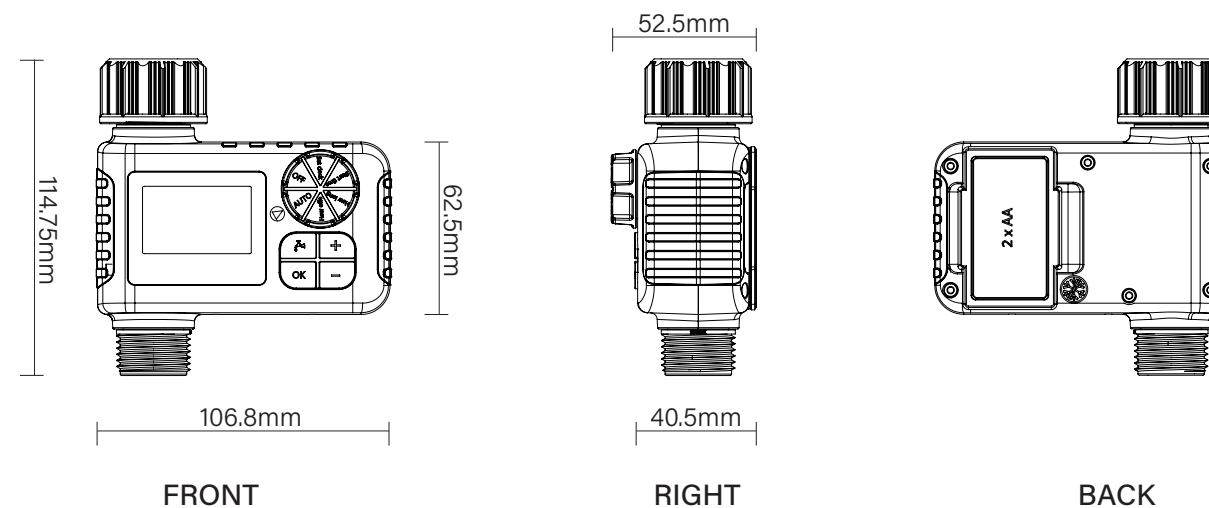

PRODUCT DIMENSION