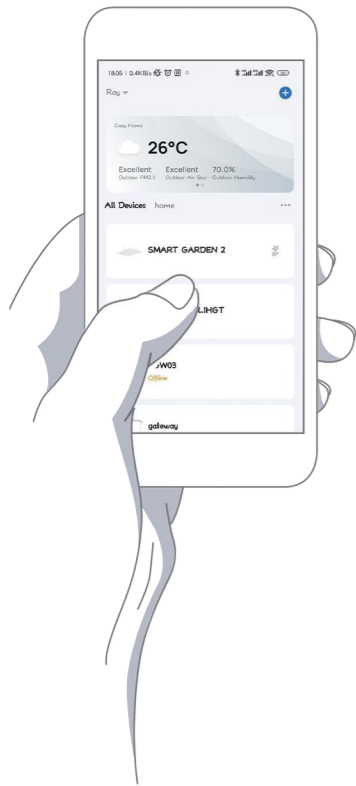

Whole house intelligent solution

APP master control

Smart life
For IOS & Android

tuya
tuya smart

Smart night light

Smart hydroponic machine

Drip irrigation

Soil detector

Temperature control

1-Zone water timer

2-Zone water timer

DESCRIPTION

It enables you to monitor the irrigation plan in a more adaptable and intelligent way

Smart Bluetooth Water Timer

Model No.:SOP10

FEATURES

- Manual Rain Delay 24/48/72h.
- Review water consumption date history on APP.
- Low battery protector .
- Voice controlled via Google Assistant or Amazon Alexa.
- APP remote control.
- Normal Timing and Periodic Timing.
- Can set 20 different watering plans per day.