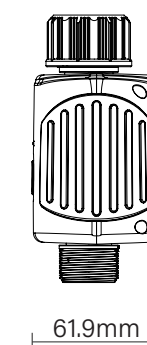

 Watering duration from 1min-23h59min

 Maximum flow 35L/min

 Waterproof IPX5

 Powered by 2*AA batteries (not including)

PRODUCT DIMENSION

FRONT

RIGHT

BACK